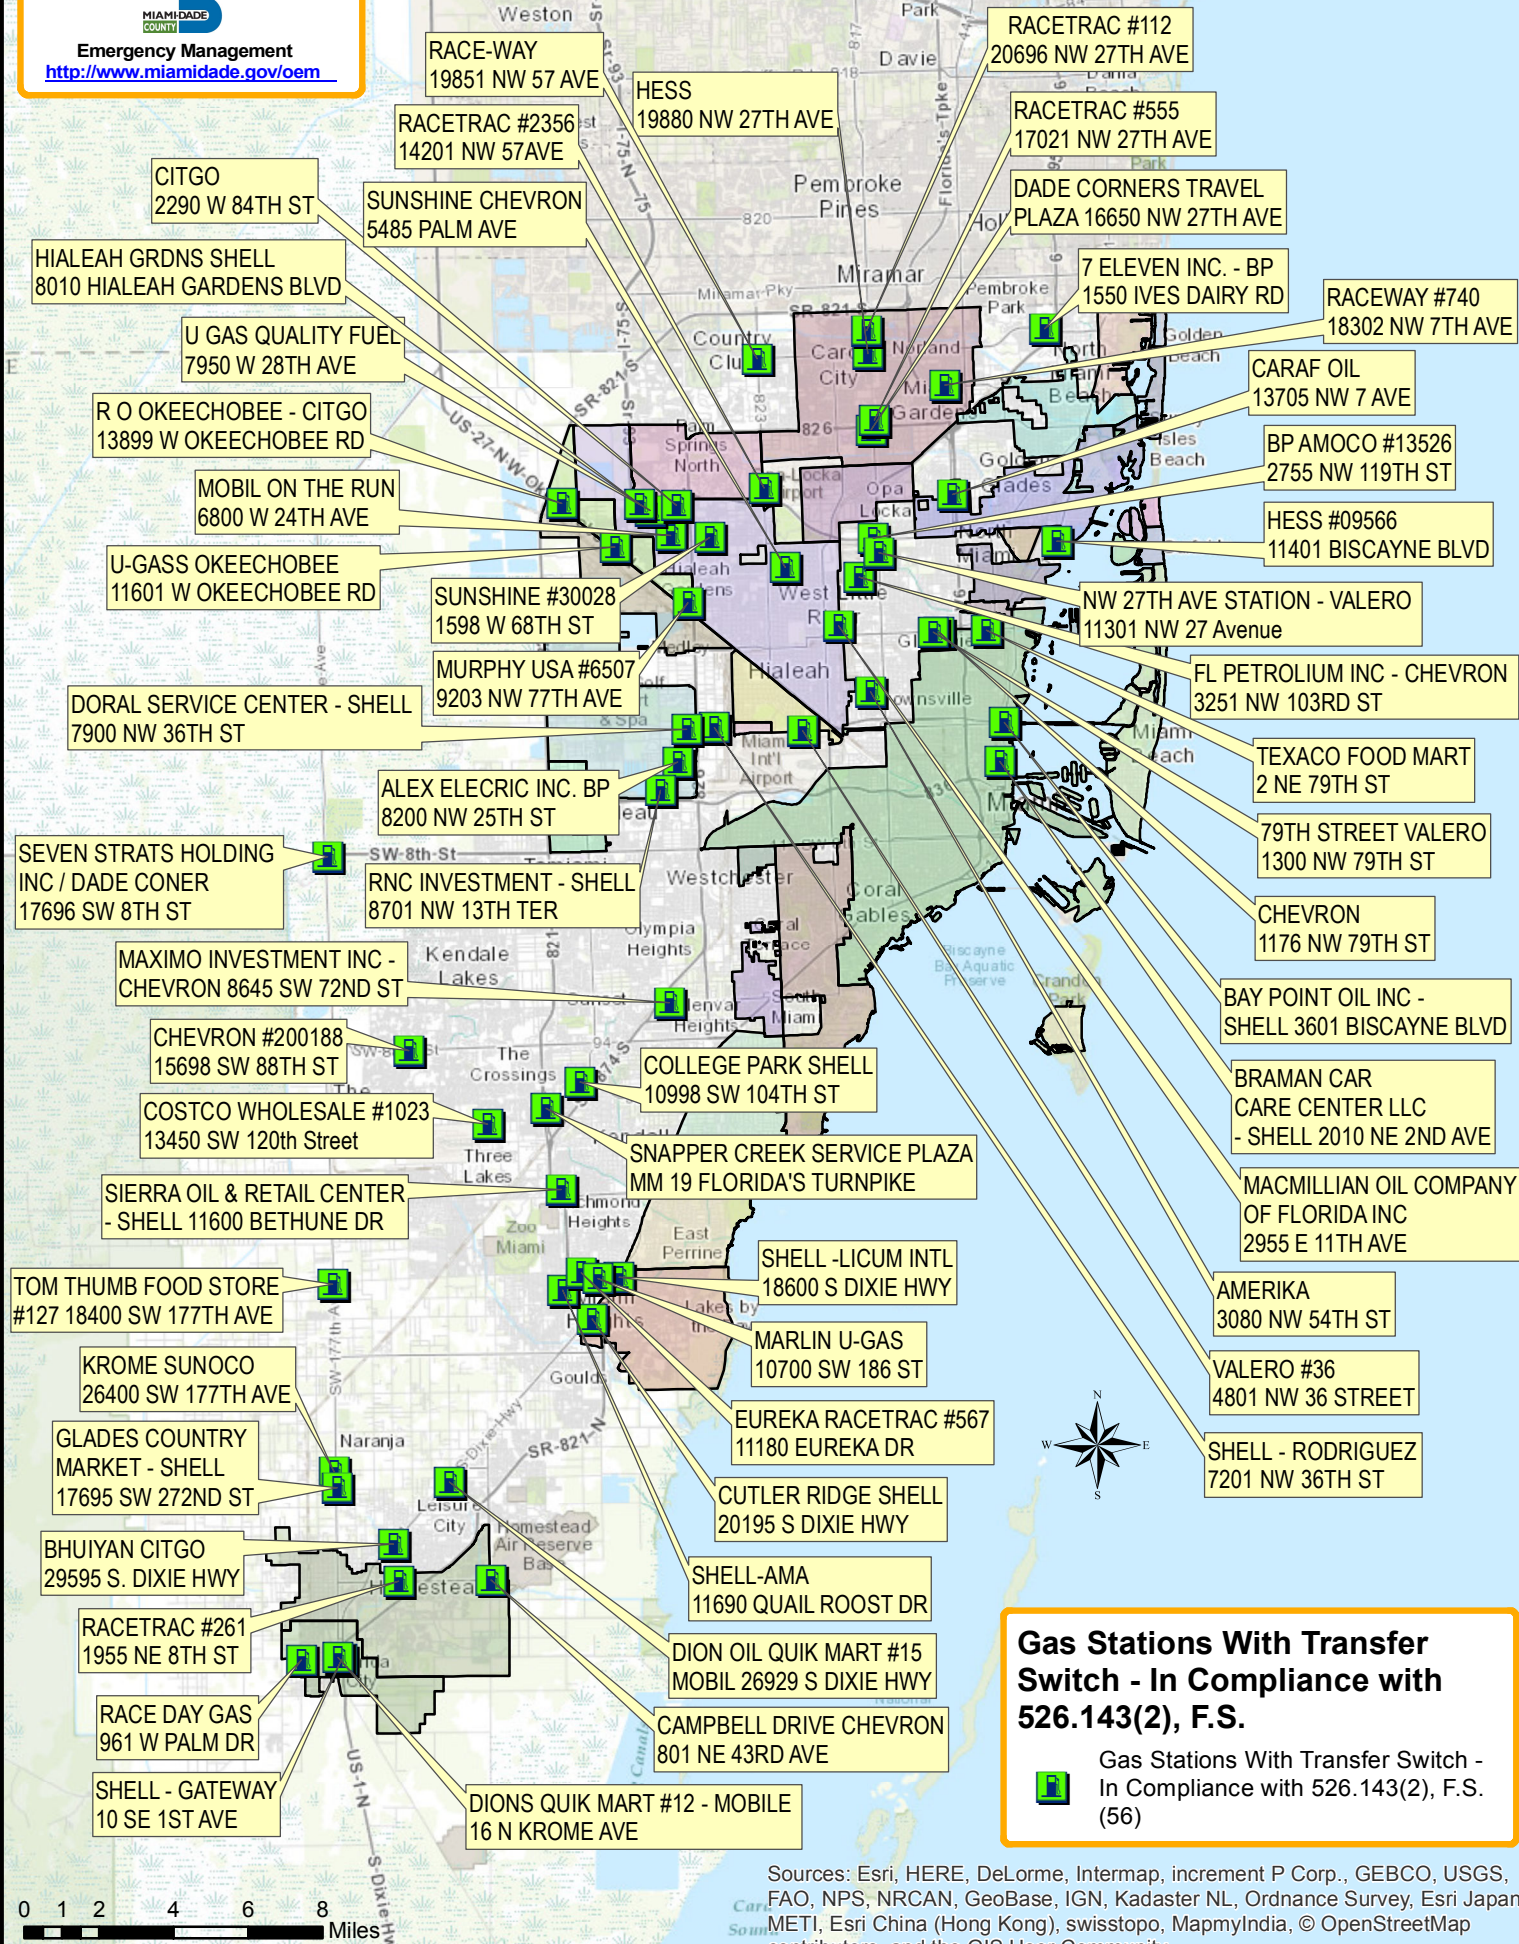

80°35'0"W 80°30'0"W 80°25'0"W 80°20'0"W 80°15'0"W 80°10'0"W 80°5'0"W 80°0'0"W

26°5'0"N 26°0'0"N 25°55'0"N 25°50'0"N 25°45'0"N 25°40'0"N 25°35'0"N 25°30'0"N 25°25'0"N 25°20'0"N

MIAMI-DADE COUNTY
Emergency Management
<http://www.miamidade.gov/oem>

Gas Stations With Transfer Switch - In Compliance with 526.143(2), F.S.

Gas Stations With Transfer Switch - In Compliance with 526.143(2), F.S. (56)

Sources: Esri, HERE, DeLorme, Intermap, increment P Corp., GEBCO, USGS, FAO, NPS, NRCAN, GeoBase, IGN, Kadaster NL, Ordnance Survey, Esri Japan, METI, Esri China (Hong Kong), swisstopo, MapmyIndia, © OpenStreetMap contributors, and the GIS User Community

Date: 5/16/2016