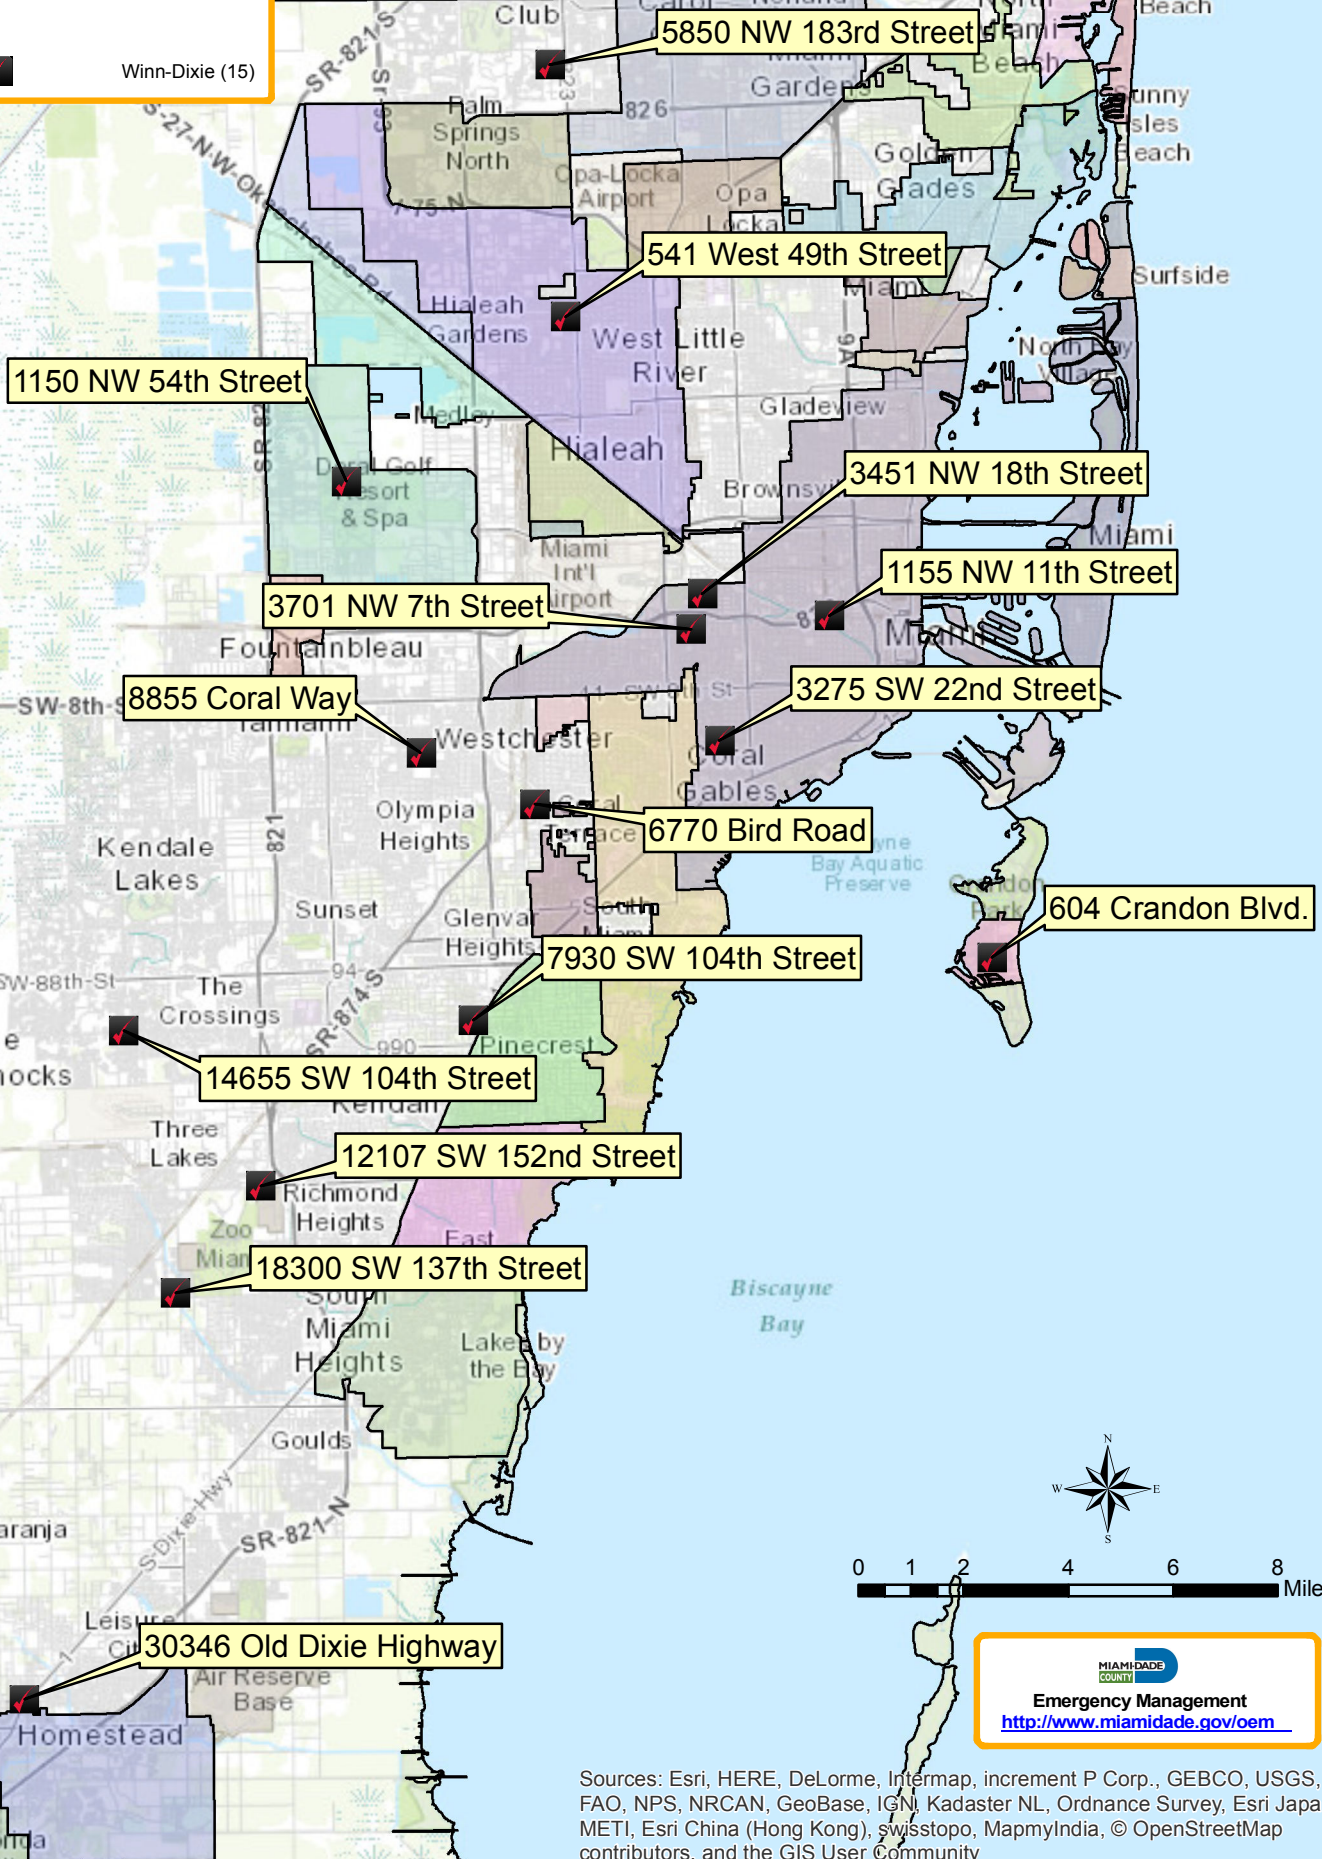

Walmart – 8 Stores

80°40'0"W 80°35'0"W 80°30'0"W 80°25'0"W 80°20'0"W 80°15'0"W 80°10'0"W 80°5'0"W 80°0'0"W

Stores with Generator or Transfer Switch - 2016

store

Publix (69)

26°0'0"N 25°55'0"N 25°50'0"N 25°45'0"N 25°40'0"N 25°35'0"N 25°30'0"N 25°25'0"N 25°20'0"N 25°15'0"N

Emergency Management
<http://www.miamidade.gov/oem>

Sources: Esri, HERE, DeLorme, Intermap, increment P Corp., GEBCO, USGS, FAO, NPS, NRCAN, GeoBase, IGN, Kadaster NL, Ordnance Survey, Esri Japan, METI, Esri China (Hong Kong), swisstopo, MapmyIndia, © OpenStreetMap contributors, and the GIS User Community

Stores with Generator or Transfer Switch - 2016 store
Winn-Dixie (15)

MIAMI-DADE COUNTY
Emergency Management
<http://www.miamidade.gov/oem>

Sources: Esri, HERE, DeLorme, Intermap, increment P Corp., GEBCO, USGS, FAO, NPS, NRCAN, GeoBase, IGN, Kadaster NL, Ordnance Survey, Esri Japan, METI, Esri China (Hong Kong), swisstopo, MapmyIndia, © OpenStreetMap contributors, and the GIS User Community

Stores with Generator or Transfer Switch - 2016
store

CVS (79)

0 1 2 4 6 8 Miles

MIAMI-DADE COUNTY
Emergency Management
<http://www.miamidade.gov/oem>

Sources: Esri, HERE, DeLorme, Intermap, increment P Corp., GEBCO, USGS, FAO, NPS, NRCAN, GeoBase, IGN, Kadaster NL, Ordnance Survey, Esri Japan, METI, Esri China (Hong Kong), swisstopo, MapmyIndia, © OpenStreetMap contributors, and the GIS User Community