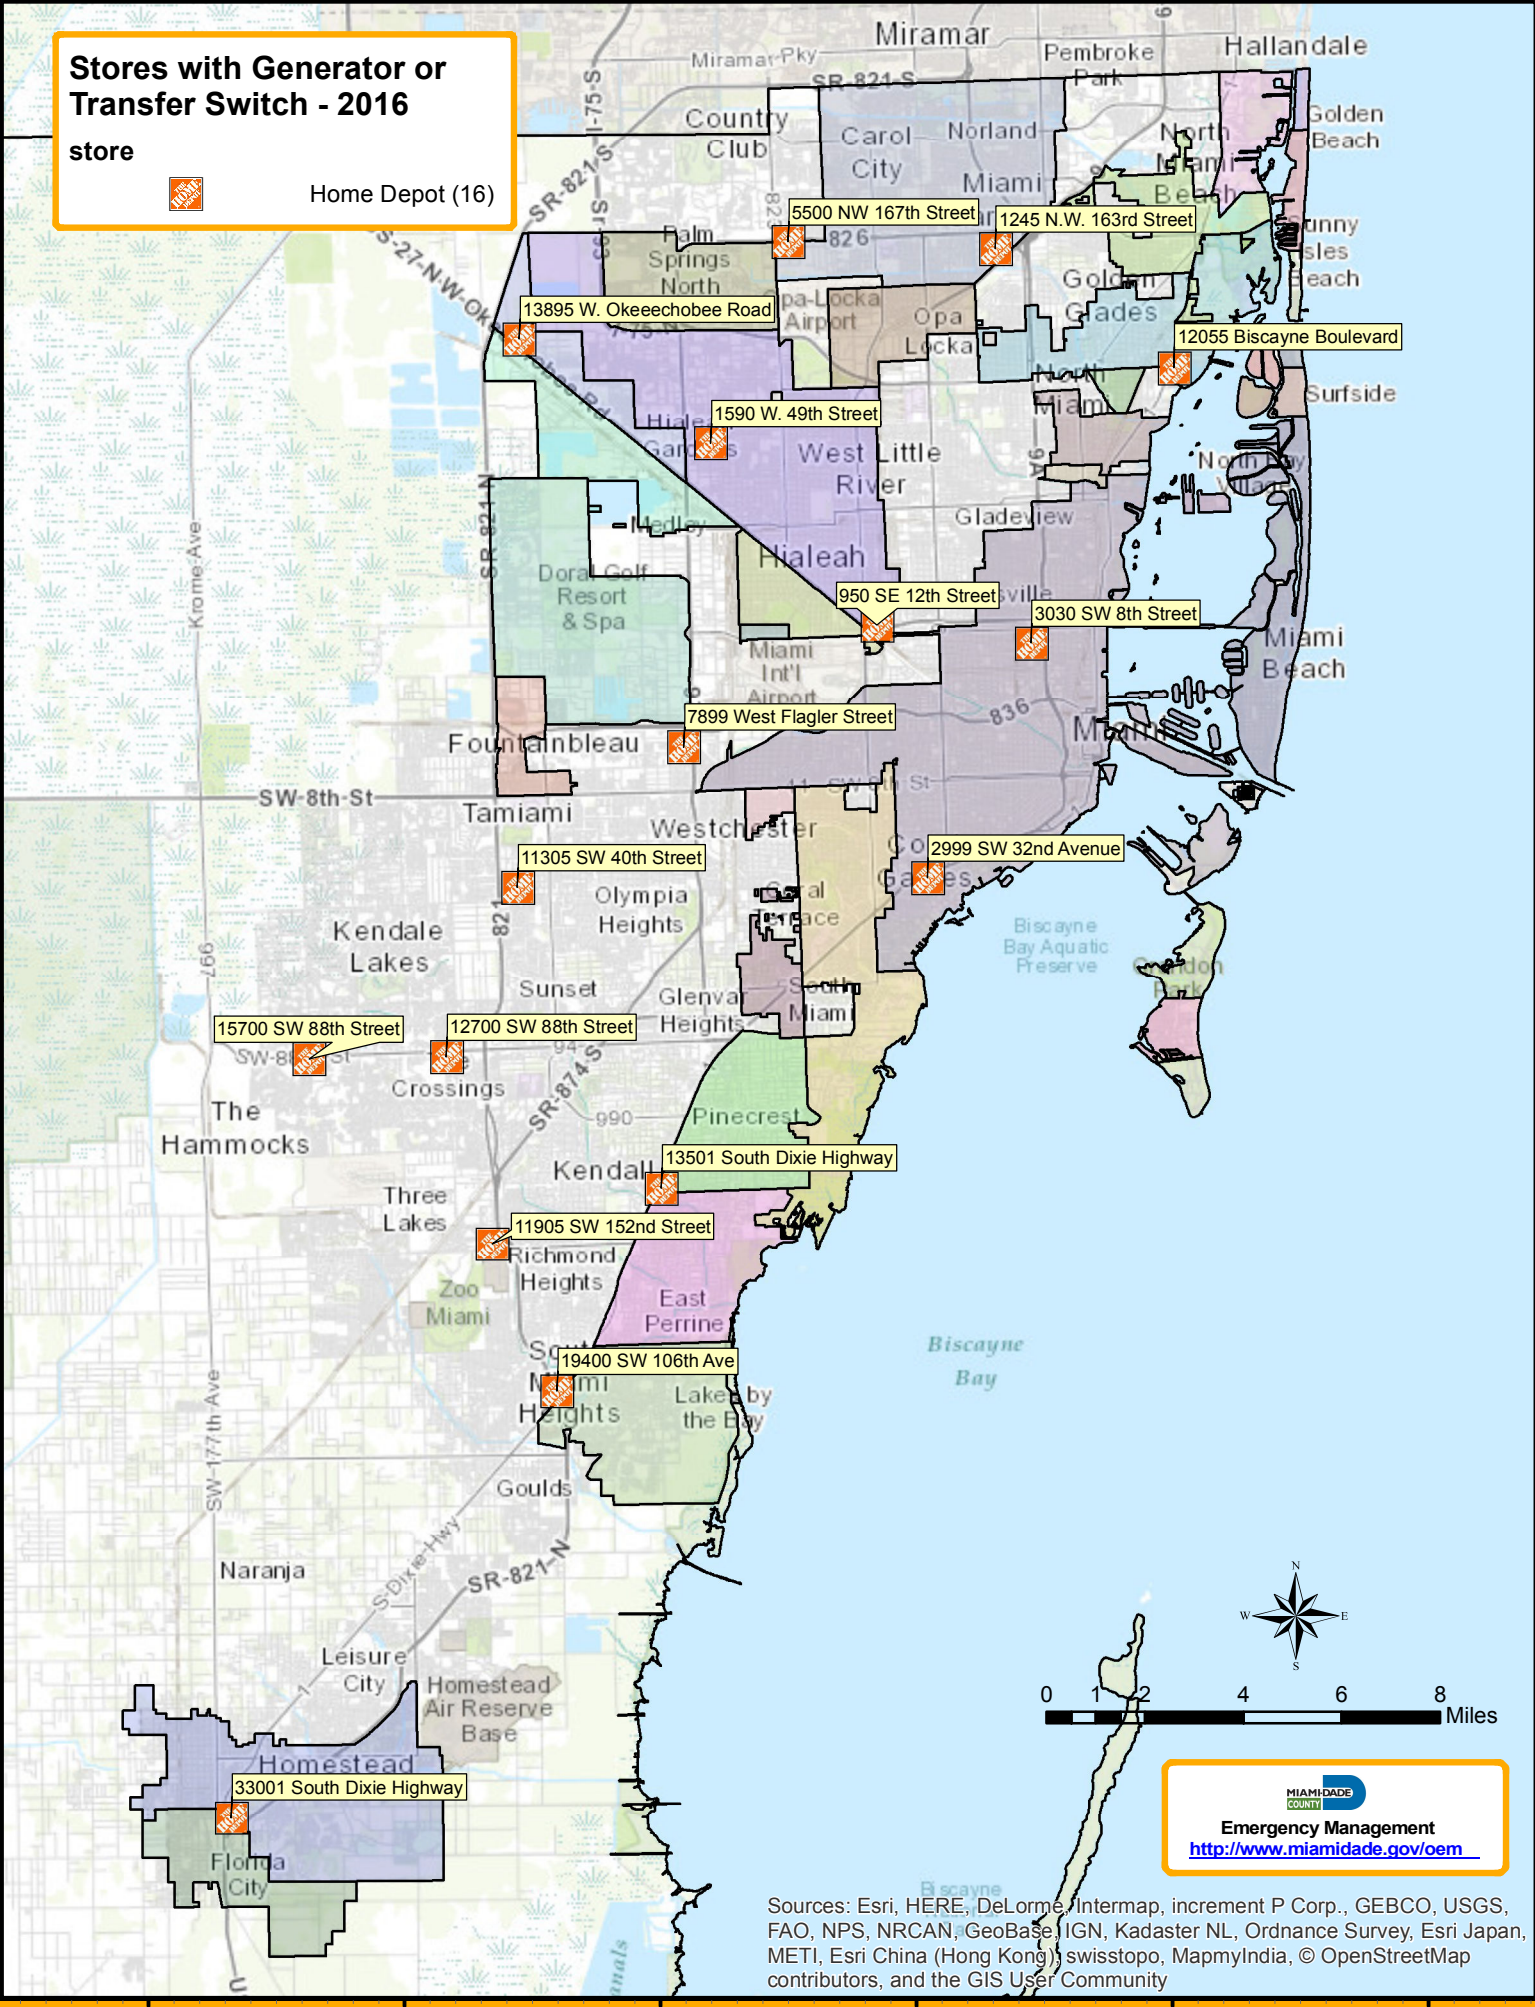

Emergency Management

<http://www.miamidade.gov/oem>

Sources: Esri, HERE, DeLorme, Intermap, increment P Corp., GEBCO, USGS, FAO, NPS, NRCAN, GeoBase, IGN, Kadaster NL, Ordnance Survey, Esri Japan, METI, Esri China (Hong Kong), swisstopo, MapmyIndia, © OpenStreetMap contributors, and the GIS User Community

Stores with Generator or Transfer Switch - 2016
store

CVS (79)

0 1 2 4 6 8 Miles

MIAMI-DADE COUNTY
Emergency Management
<http://www.miamidade.gov/oem>

Sources: Esri, HERE, DeLorme, Intermap, increment P Corp., GEBCO, USGS, FAO, NPS, NRCAN, GeoBase, IGN, Kadaster NL, Ordnance Survey, Esri Japan, METI, Esri China (Hong Kong), swisstopo, MapmyIndia, © OpenStreetMap contributors, and the GIS User Community

Stores with Generator or Transfer Switch - 2016

store

Home Depot (16)

25°55'0"N
25°50'0"N
25°45'0"N
25°40'0"N
25°35'0"N
25°30'0"N
25°25'0"N

MIAMI-DADE COUNTY
Emergency Management
<http://www.miamidade.gov/oem>