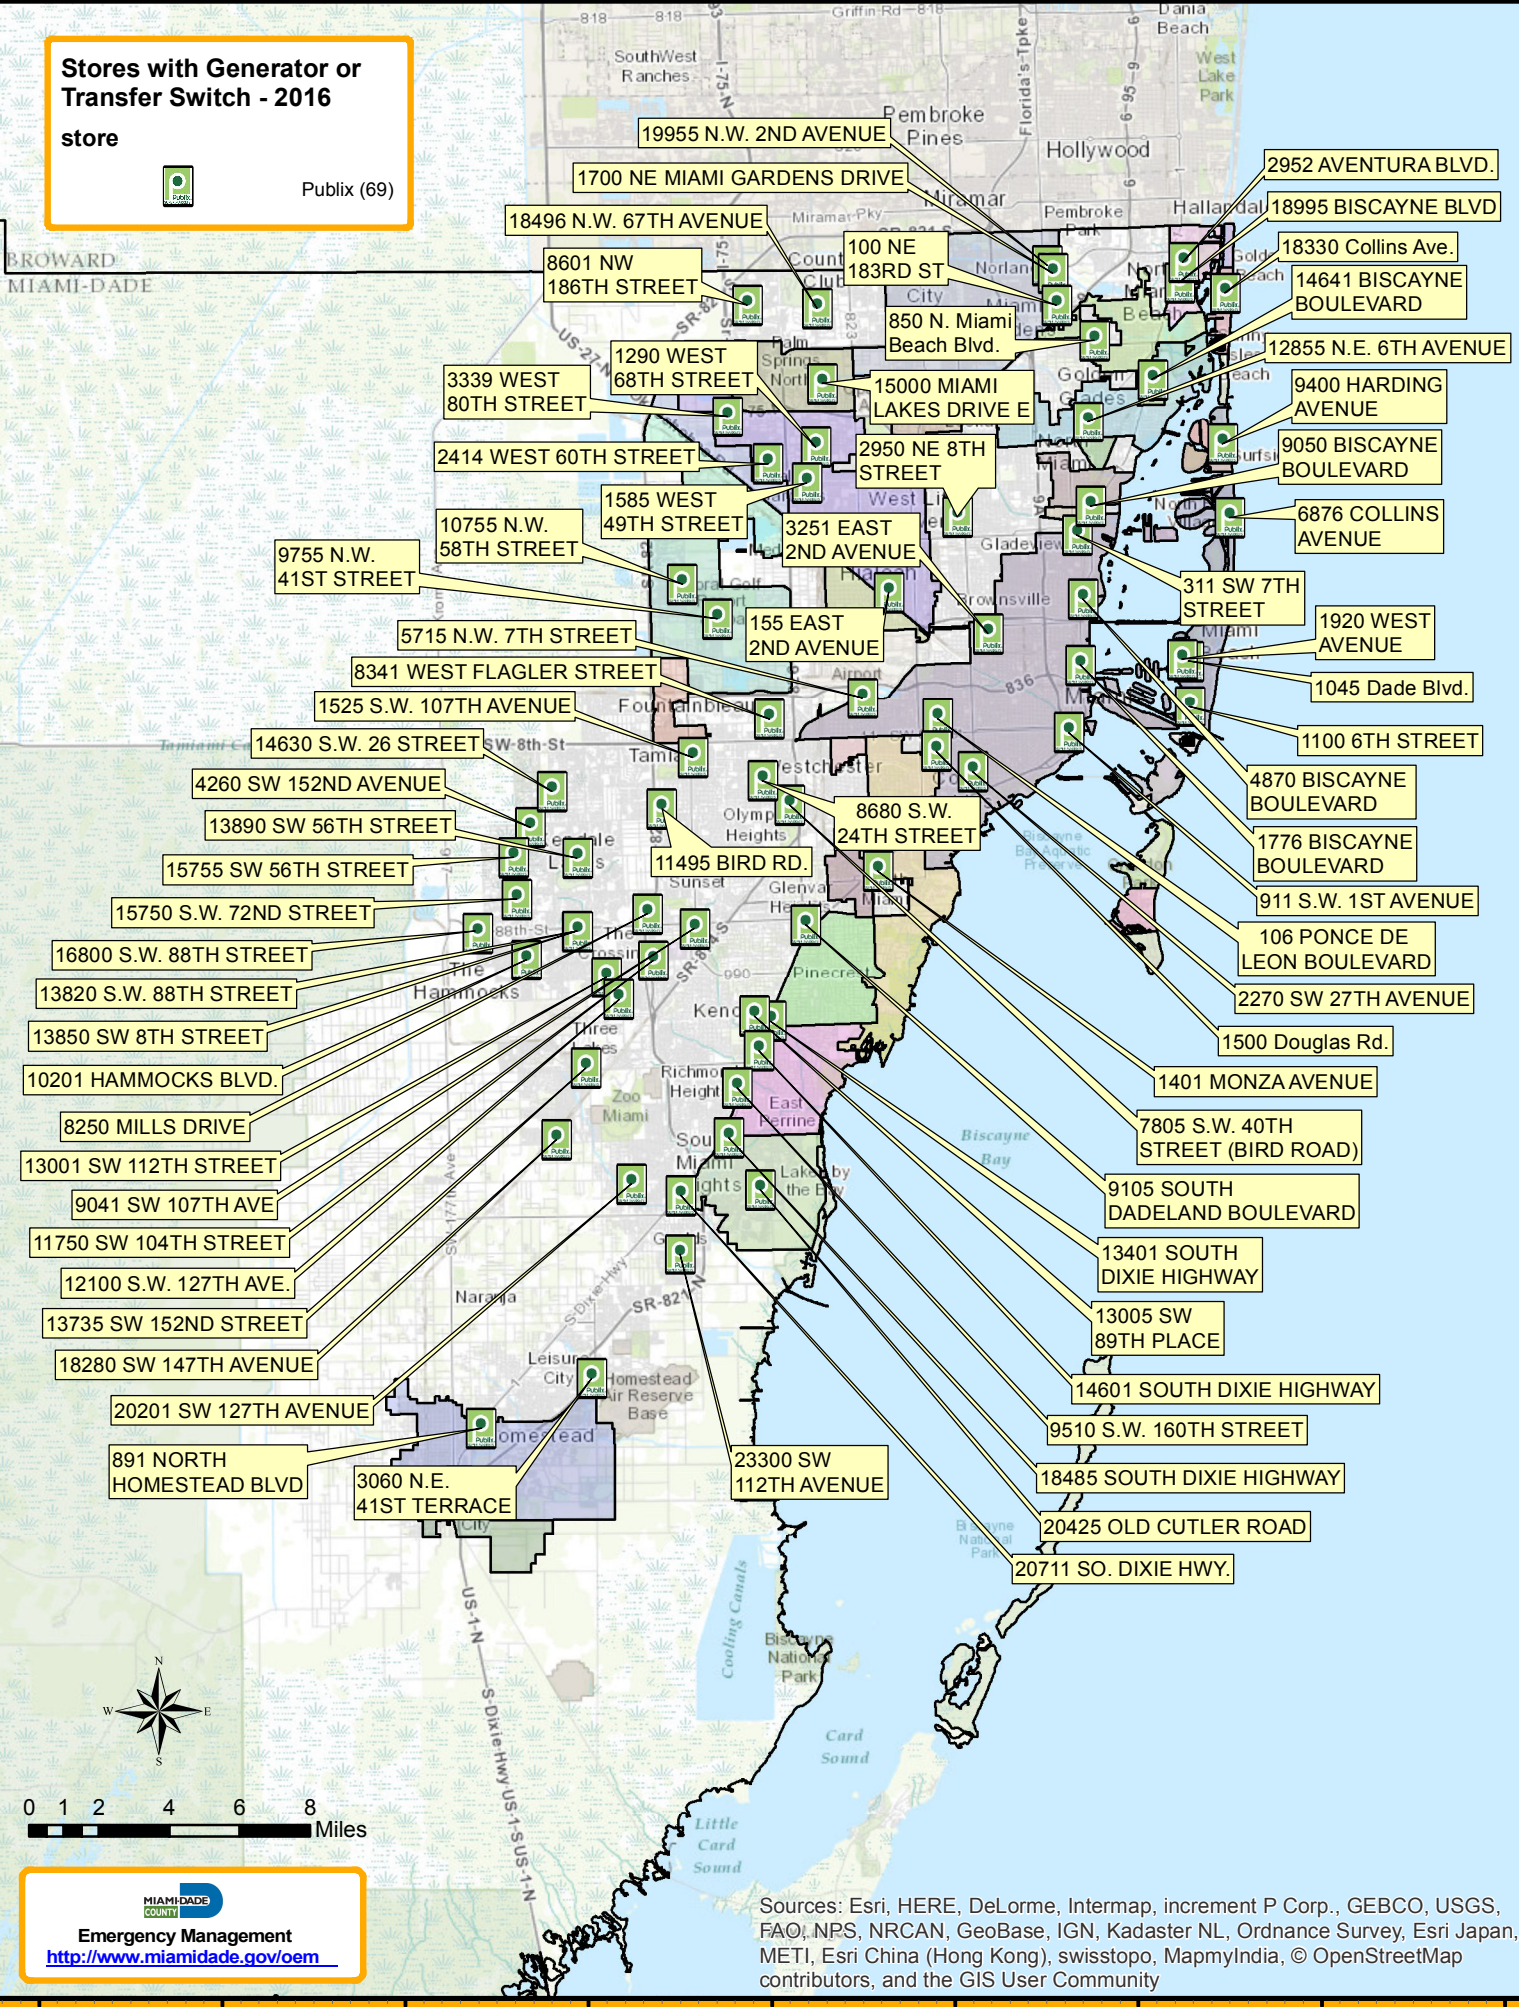

Walmart – 8 Stores

80°40'0"W 80°35'0"W 80°30'0"W 80°25'0"W 80°20'0"W 80°15'0"W 80°10'0"W 80°5'0"W 80°0'0"W

Stores with Generator or Transfer Switch - 2016

store

Publix (69)

26°0'0"N 25°55'0"N 25°50'0"N 25°45'0"N 25°40'0"N 25°35'0"N 25°30'0"N 25°25'0"N 25°20'0"N 25°15'0"N

Emergency Management
<http://www.miamidade.gov/oem>

Sources: Esri, HERE, DeLorme, Intermap, increment P Corp., GEBCO, USGS, FAO, NPS, NRCAN, GeoBase, IGN, Kadaster NL, Ordnance Survey, Esri Japan, METI, Esri China (Hong Kong), swisstopo, MapmyIndia, © OpenStreetMap contributors, and the GIS User Community

Stores with Generator or Transfer Switch - 2016 store
Winn-Dixie (15)

MIAMI-DADE COUNTY
Emergency Management
<http://www.miamidade.gov/oem>

Sources: Esri, HERE, DeLorme, Intermap, increment P Corp., GEBCO, USGS, FAO, NPS, NRCAN, GeoBase, IGN, Kadaster NL, Ordnance Survey, Esri Japan, METI, Esri China (Hong Kong), swisstopo, MapmyIndia, © OpenStreetMap contributors, and the GIS User Community

Stores with Generator or Transfer Switch - 2016
store

CVS (79)

0 1 2 4 6 8 Miles

MIAMI-DADE COUNTY
Emergency Management
<http://www.miamidade.gov/oem>

Sources: Esri, HERE, DeLorme, Intermap, increment P Corp., GEBCO, USGS, FAO, NPS, NRCAN, GeoBase, IGN, Kadaster NL, Ordnance Survey, Esri Japan, METI, Esri China (Hong Kong), swisstopo, MapmyIndia, © OpenStreetMap contributors, and the GIS User Community