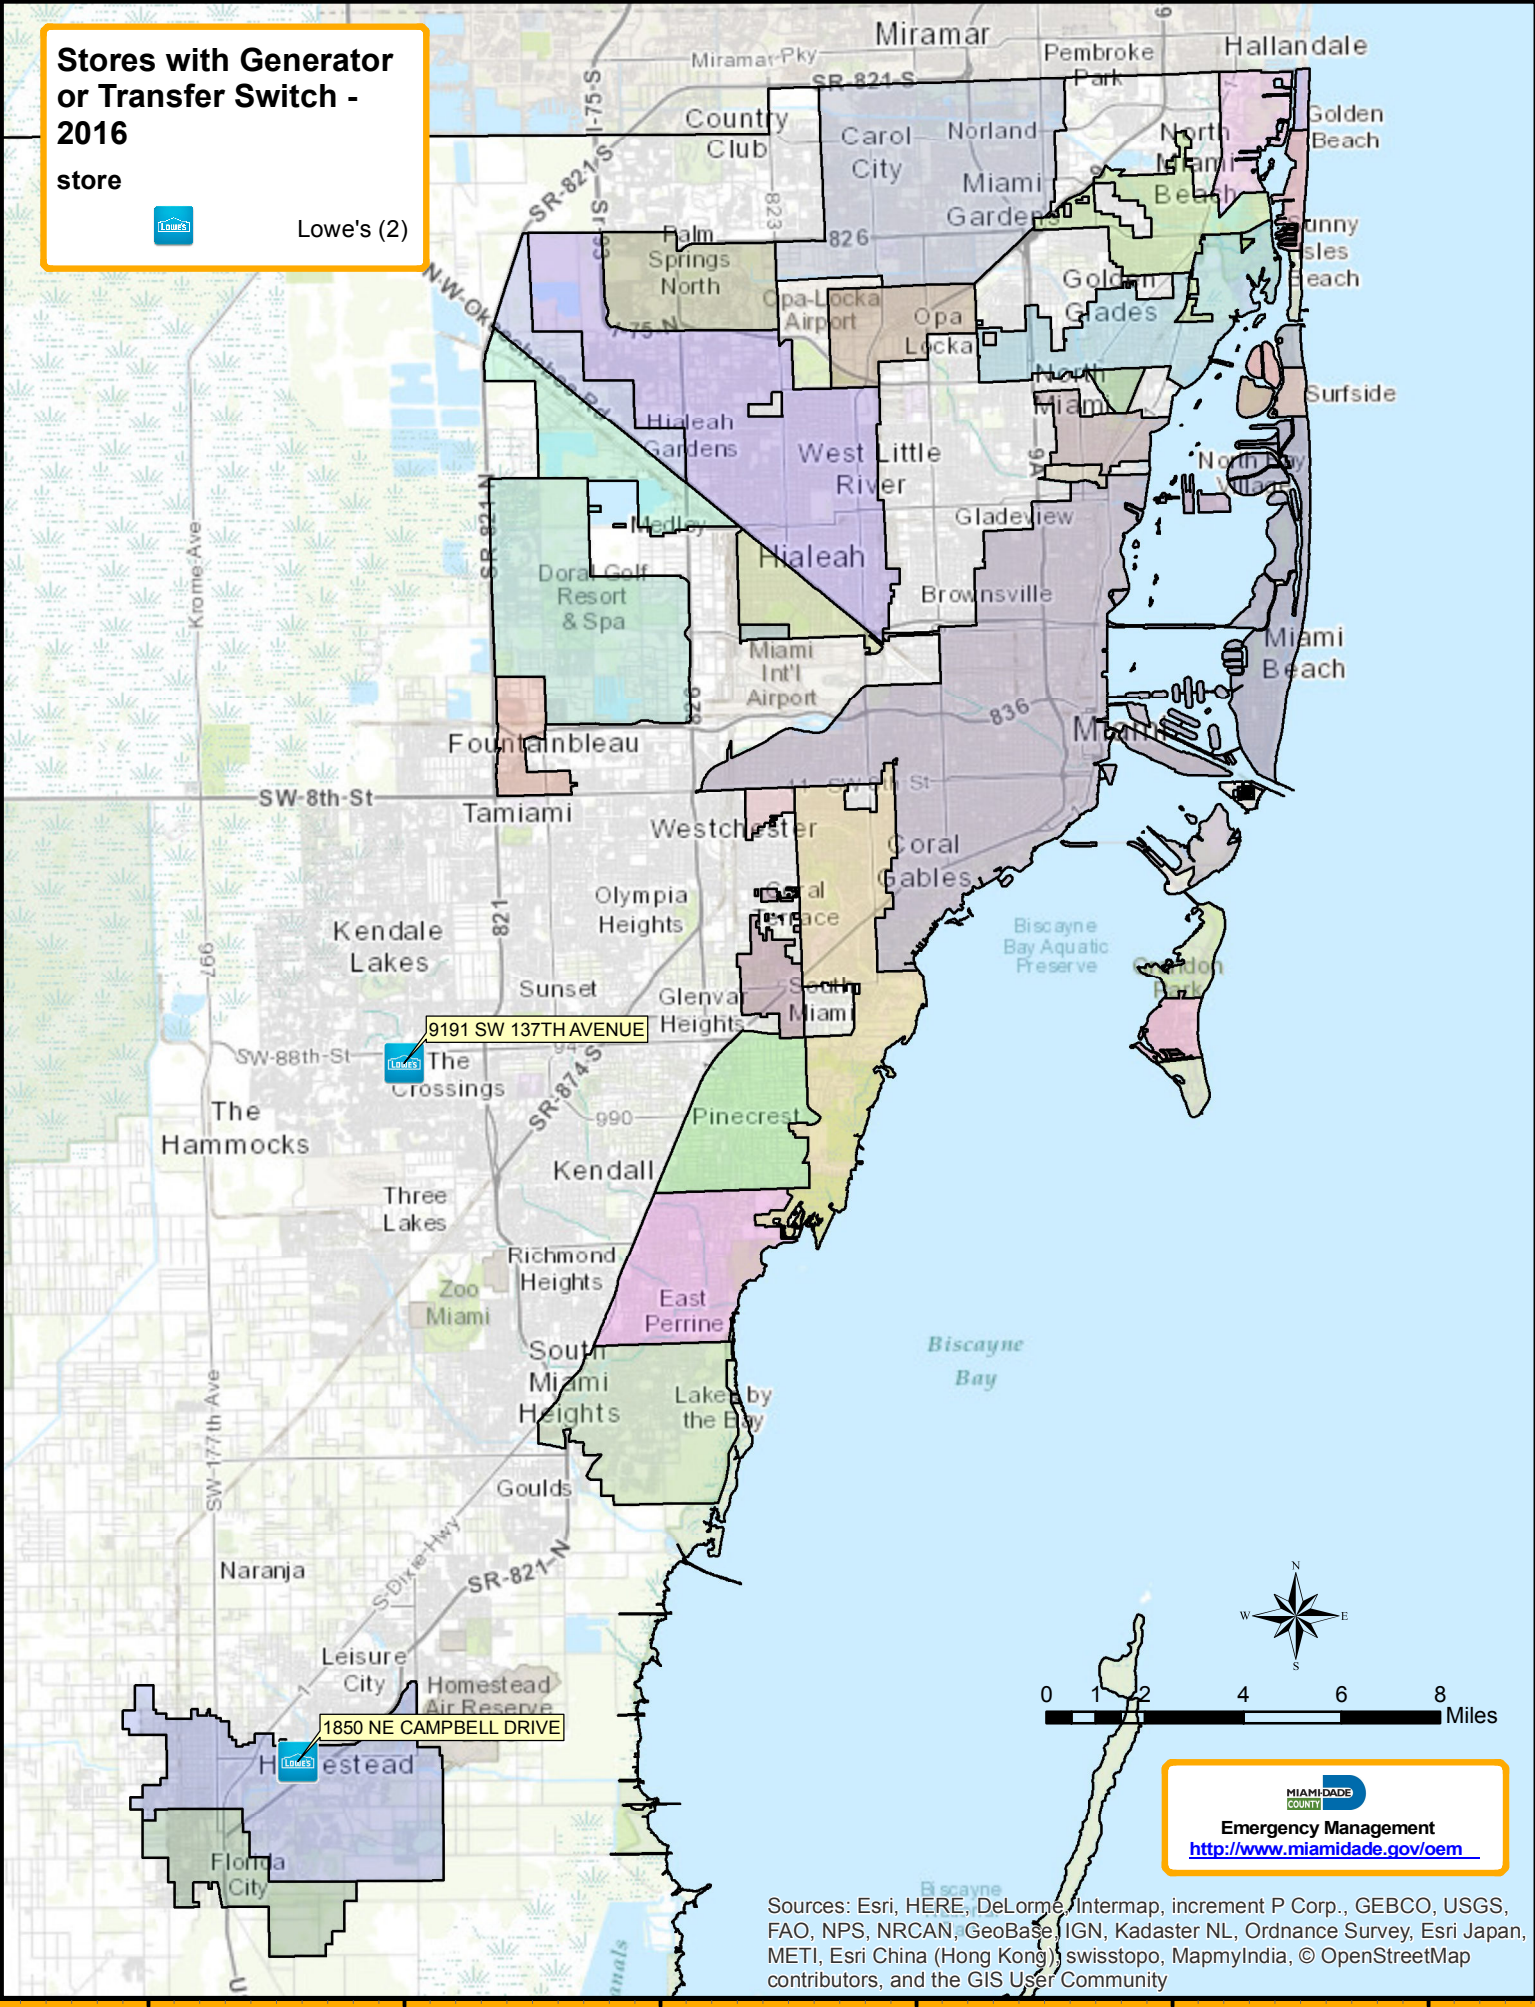

Stores with Generator or Transfer Switch - 2016
store

Lowe's (2)

25°55'0"N
25°50'0"N
25°45'0"N
25°40'0"N
25°35'0"N
25°30'0"N
25°25'0"N

MIAMI-DADE COUNTY
Emergency Management
<http://www.miamidade.gov/oem>

Sources: Esri, HERE, DeLorme, Intermap, increment P Corp., GEBCO, USGS, FAO, NPS, NRCAN, GeoBase, IGN, Kadaster NL, Ordnance Survey, Esri Japan, METI, Esri China (Hong Kong), swisstopo, MapmyIndia, © OpenStreetMap contributors, and the GIS User Community