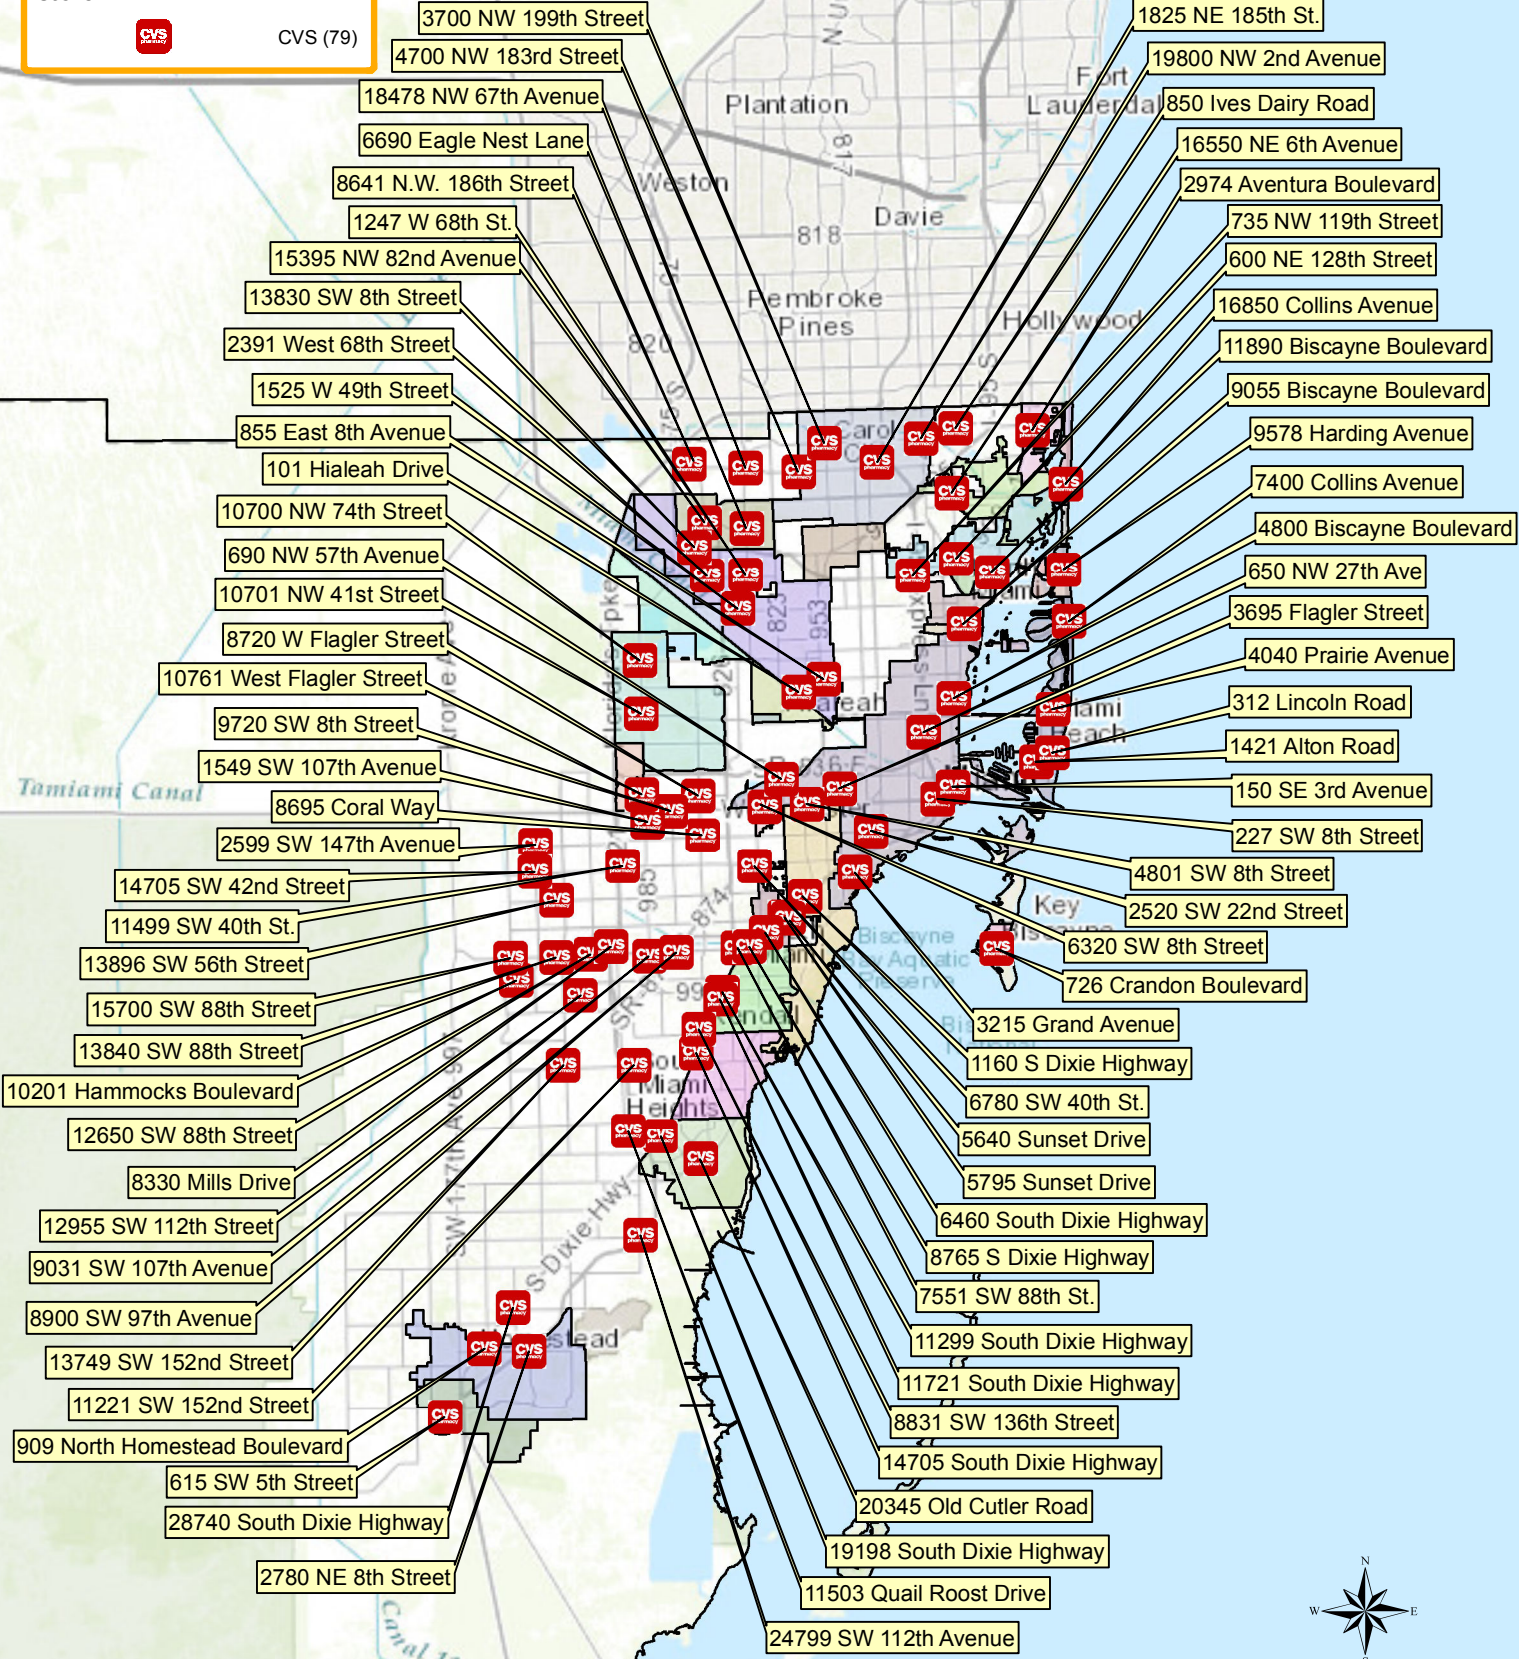

Stores with Generator or Transfer Switch - 2016 store
Winn-Dixie (15)

MIAMI-DADE COUNTY
Emergency Management
<http://www.miamidade.gov/oem>

Sources: Esri, HERE, DeLorme, Intermap, increment P Corp., GEBCO, USGS, FAO, NPS, NRCAN, GeoBase, IGN, Kadaster NL, Ordnance Survey, Esri Japan, METI, Esri China (Hong Kong), swisstopo, MapmyIndia, © OpenStreetMap contributors, and the GIS User Community

Emergency Management

<http://www.miamidade.gov/oem>

Sources: Esri, HERE, DeLorme, Intermap, increment P Corp., GEBCO, USGS, FAO, NPS, NRCAN, GeoBase, IGN, Kadaster NL, Ordnance Survey, Esri Japan, METI, Esri China (Hong Kong), swisstopo, MapmyIndia, © OpenStreetMap contributors, and the GIS User Community

Stores with Generator or Transfer Switch - 2016
store

CVS (79)

0 1 2 4 6 8 Miles

MIAMI-DADE COUNTY
Emergency Management
<http://www.miamidade.gov/oem>

Sources: Esri, HERE, DeLorme, Intermap, increment P Corp., GEBCO, USGS, FAO, NPS, NRCAN, GeoBase, IGN, Kadaster NL, Ordnance Survey, Esri Japan, METI, Esri China (Hong Kong), swisstopo, MapmyIndia, © OpenStreetMap contributors, and the GIS User Community

Stores with Generator or Transfer Switch - 2016

store

Home Depot (16)

25°55'0"N
25°50'0"N
25°45'0"N
25°40'0"N
25°35'0"N
25°30'0"N
25°25'0"N

MIAMI-DADE COUNTY
Emergency Management
<http://www.miamidade.gov/oem>