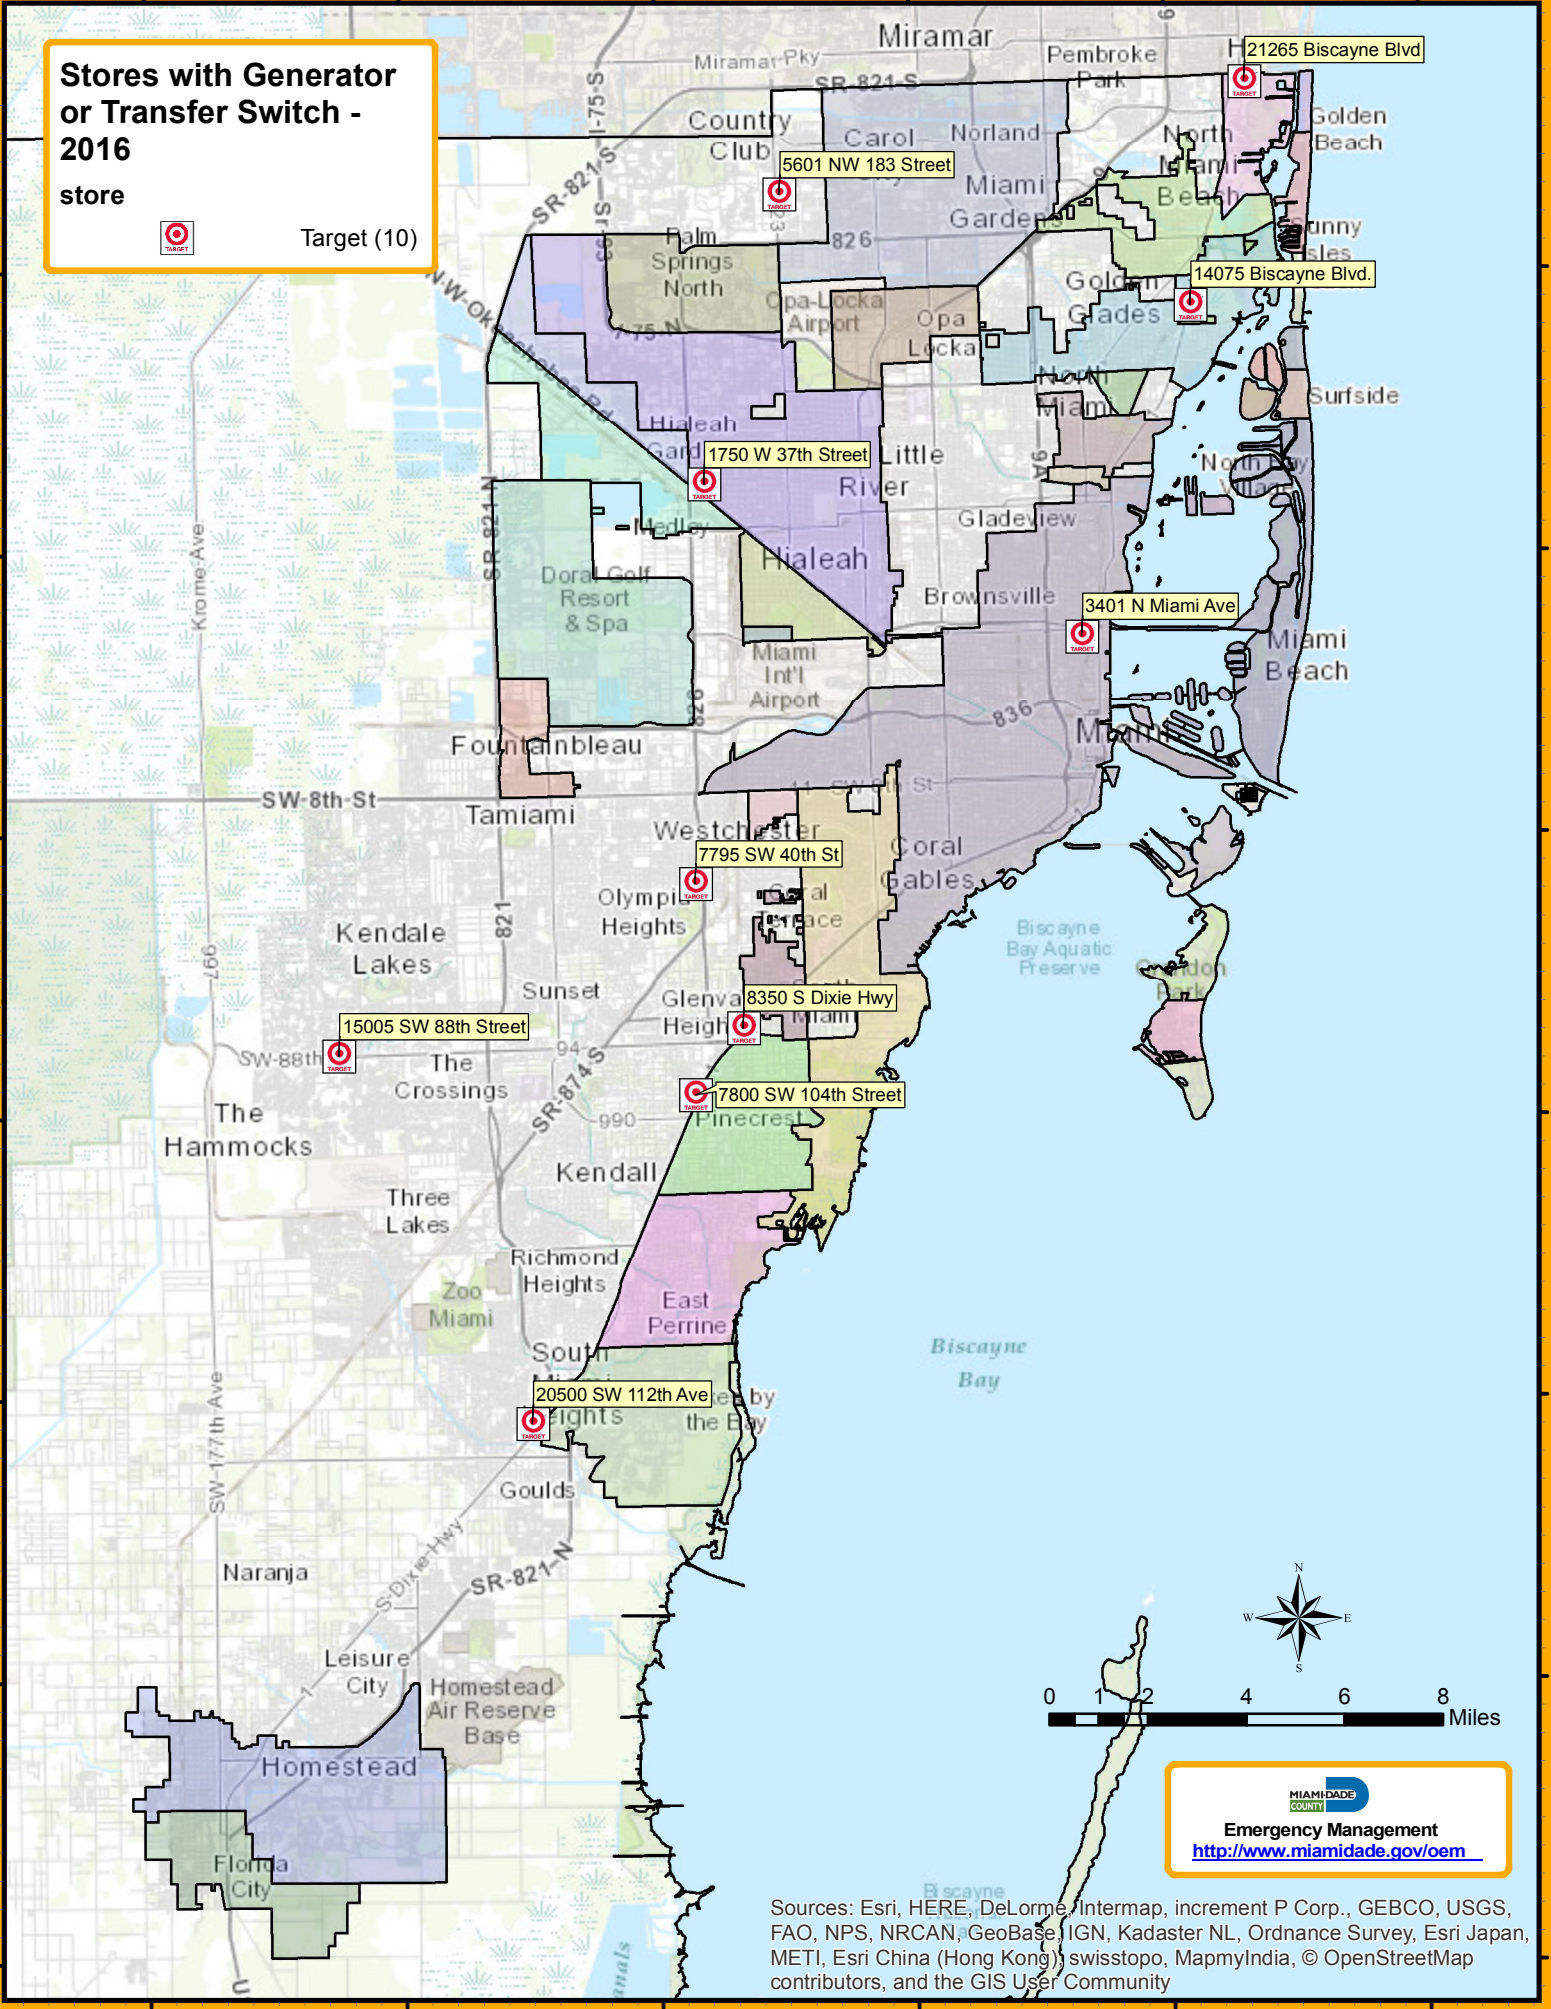

Stores with Generator or Transfer Switch - 2016
store

Target (10)

25°55'0"N

25°50'0"N

25°45'0"N

25°40'0"N

25°35'0"N

25°30'0"N

25°25'0"N

MIAMI-DADE COUNTY
Emergency Management
<http://www.miamidade.gov/oem>

Sources: Esri, HERE, DeLorme, Intermap, increment P Corp., GEBCO, USGS, FAO, NPS, NRCAN, GeoBase, IGN, Kadaster NL, Ordnance Survey, Esri Japan, METI, Esri China (Hong Kong), swisstopo, MapmyIndia, © OpenStreetMap contributors, and the GIS User Community