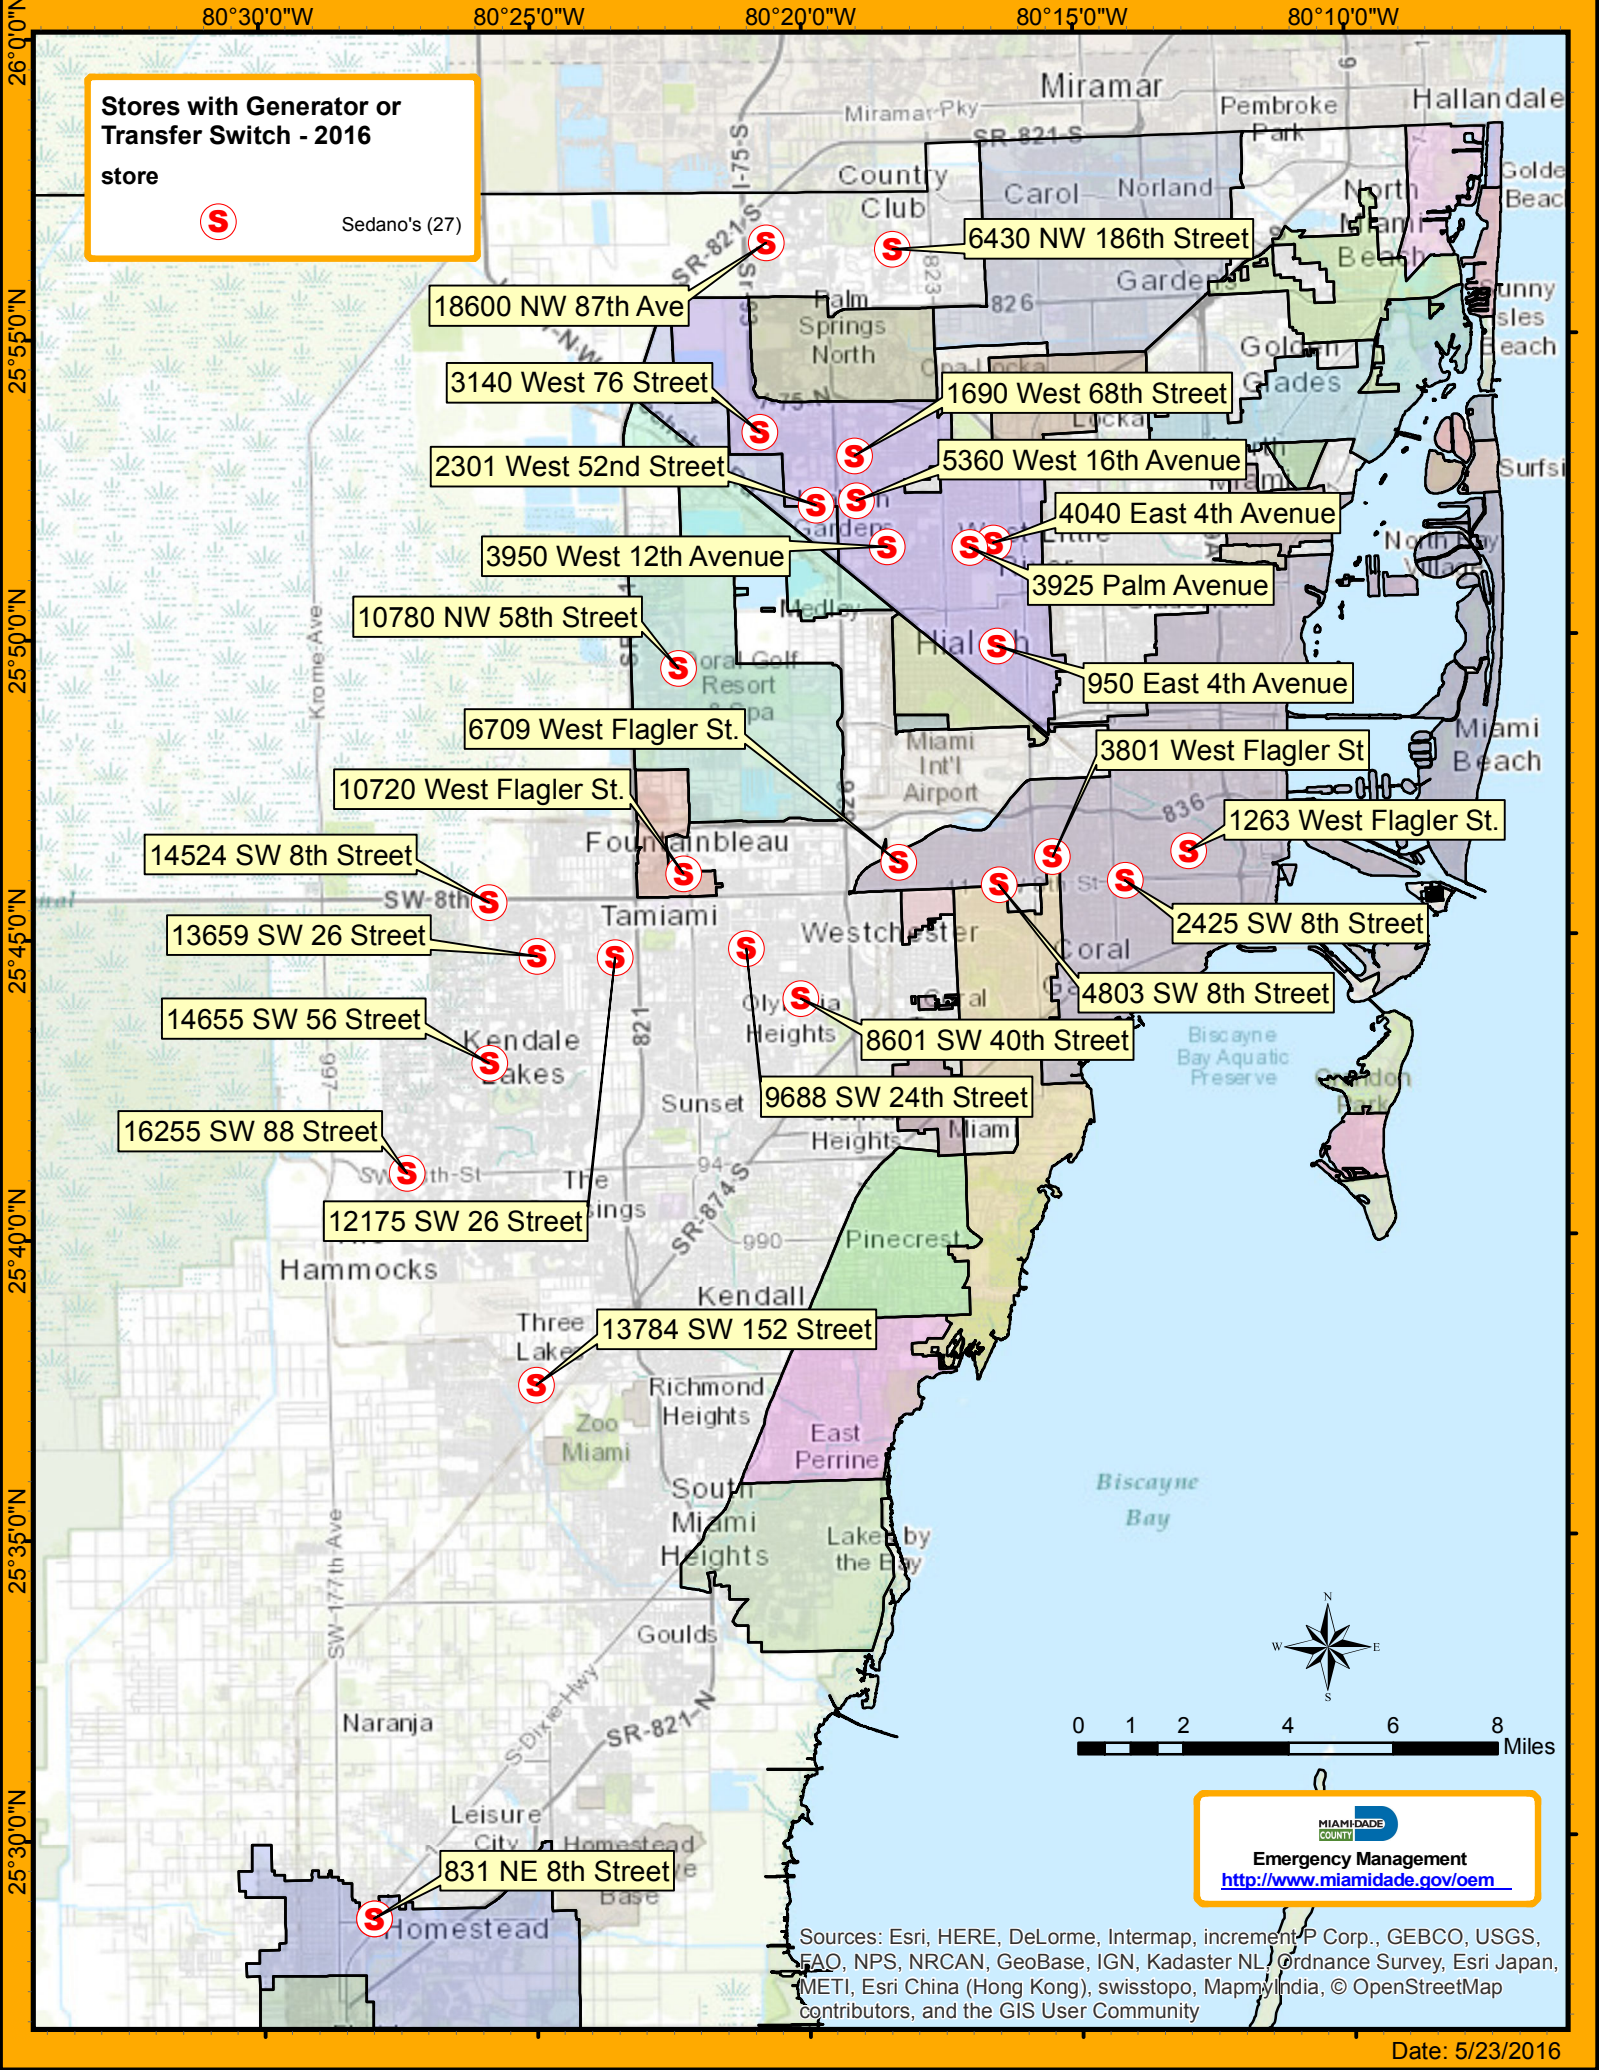

Walmart – 8 Stores

80°40'0"W 80°35'0"W 80°30'0"W 80°25'0"W 80°20'0"W 80°15'0"W 80°10'0"W 80°5'0"W 80°0'0"W

Stores with Generator or Transfer Switch - 2016

store

Publix (69)

26°0'0"N 25°55'0"N 25°50'0"N 25°45'0"N 25°40'0"N 25°35'0"N 25°30'0"N 25°25'0"N 25°20'0"N 25°15'0"N

Emergency Management
<http://www.miamidade.gov/oem>

Sources: Esri, HERE, DeLorme, Intermap, increment P Corp., GEBCO, USGS, FAO, NPS, NRCAN, GeoBase, IGN, Kadaster NL, Ordnance Survey, Esri Japan, METI, Esri China (Hong Kong), swisstopo, MapmyIndia, © OpenStreetMap contributors, and the GIS User Community

Stores with Generator or Transfer Switch - 2016 store
Winn-Dixie (15)

MIAMI-DADE COUNTY
Emergency Management
<http://www.miamidade.gov/oem>

Sources: Esri, HERE, DeLorme, Intermap, increment P Corp., GEBCO, USGS, FAO, NPS, NRCAN, GeoBase, IGN, Kadaster NL, Ordnance Survey, Esri Japan, METI, Esri China (Hong Kong), swisstopo, MapmyIndia, © OpenStreetMap contributors, and the GIS User Community

Stores with Generator or Transfer Switch - 2016
store

CVS (79)

0 1 2 4 6 8 Miles

MIAMI-DADE COUNTY
Emergency Management
<http://www.miamidade.gov/oem>

Sources: Esri, HERE, DeLorme, Intermap, increment P Corp., GEBCO, USGS, FAO, NPS, NRCAN, GeoBase, IGN, Kadaster NL, Ordnance Survey, Esri Japan, METI, Esri China (Hong Kong), swisstopo, MapmyIndia, © OpenStreetMap contributors, and the GIS User Community